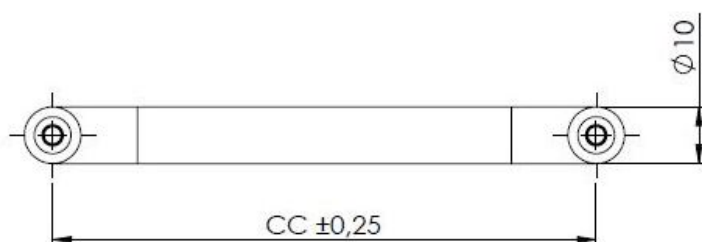

PRODUCT SHEET

Description:

D-Handle 5682, SS201, cc 192mm, $\varnothing 10 \times 202$ mm, H 36mm, Brushed,

Item number:

17.01.815-2

Units	Box	Carton	HS Code	Barcode
Pcs.	50	100	8302420090	
				5704866480451